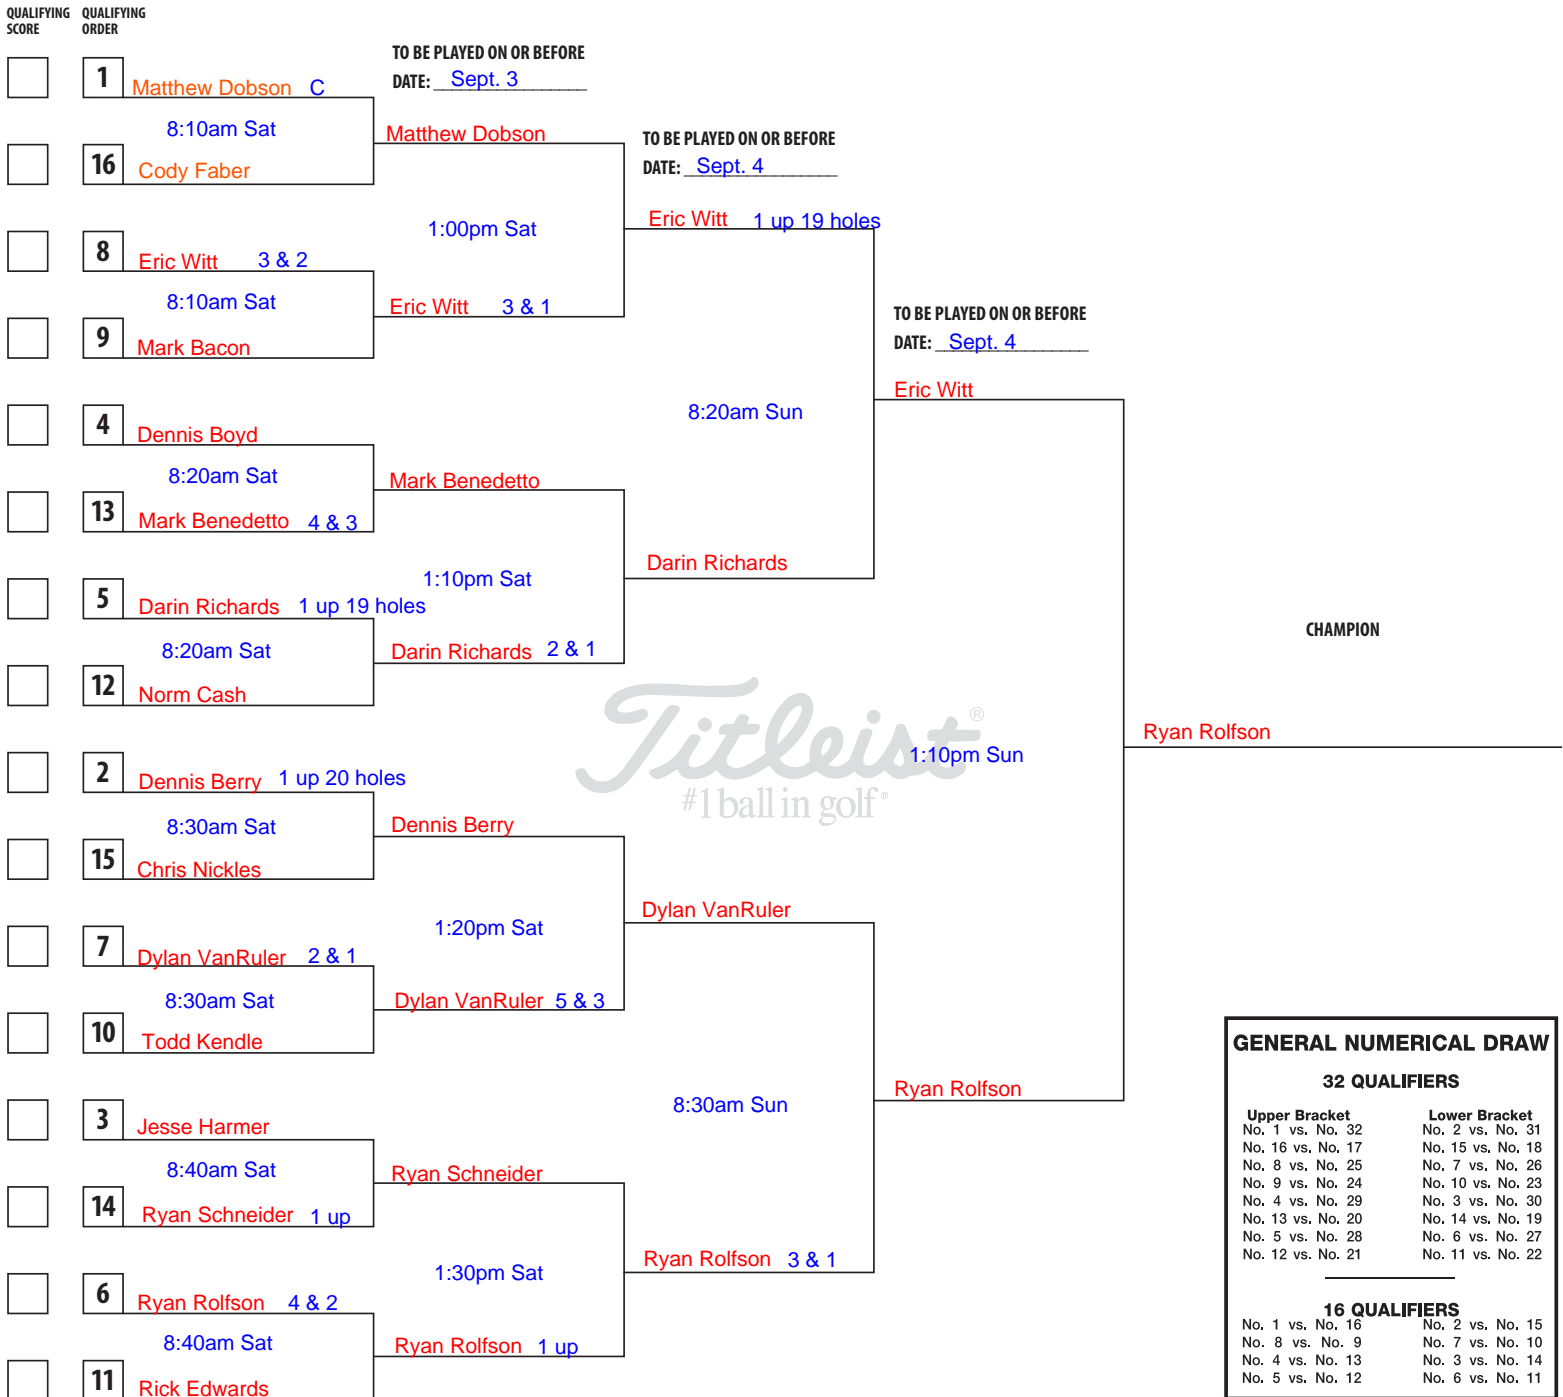

Titleist®

#1 ball in golf®

MATCH PLAY RESULTS

EVENT 2016 Match Play FLIGHT _____ DATE Sept. 3-4

GENERAL NUMERICAL DRAW	
32 QUALIFIERS	
Upper Bracket	Lower Bracket
No. 1 vs. No. 32	No. 2 vs. No. 31
No. 16 vs. No. 17	No. 15 vs. No. 18
No. 8 vs. No. 25	No. 7 vs. No. 26
No. 9 vs. No. 24	No. 10 vs. No. 23
No. 4 vs. No. 29	No. 3 vs. No. 30
No. 13 vs. No. 20	No. 14 vs. No. 19
No. 5 vs. No. 28	No. 6 vs. No. 27
No. 12 vs. No. 21	No. 11 vs. No. 22
16 QUALIFIERS	
No. 1 vs. No. 16	No. 2 vs. No. 15
No. 8 vs. No. 9	No. 7 vs. No. 10
No. 4 vs. No. 13	No. 3 vs. No. 14
No. 5 vs. No. 12	No. 6 vs. No. 11